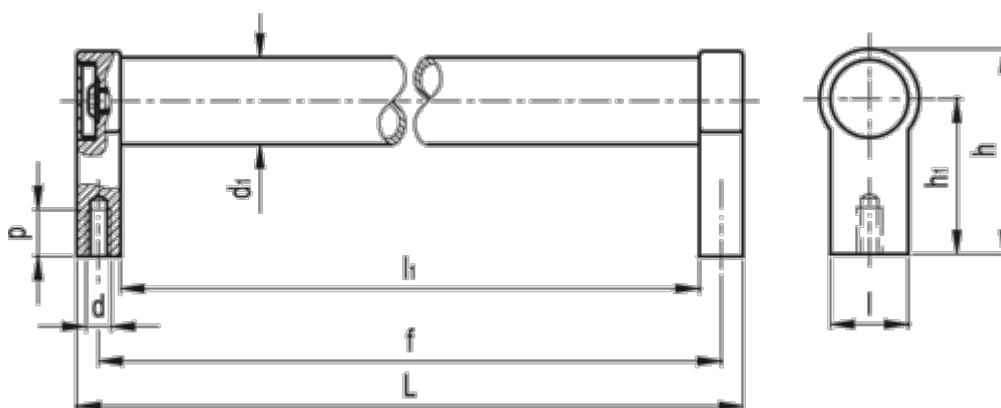

Data Sheet

Article number: 20569280500

Description: E+G Tubular handle GN333.1-28-500-A-EL
A Mounting from back

Measures

$d = M8$

$d_1 = 28$

$f = 500$

$h = 66$

$h_1 = 50$

$L = 514$

$l_1 = 486$

$p = 14$